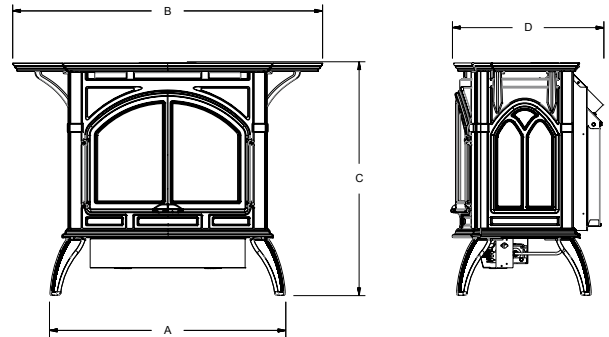

Direct-Vent Technology

Heritage direct-vent models use standard 4 x 6 5/8 vent pipe and generate sufficient heat to warm any room in your home or provide total heat for a small cabin. Your dealer can help you determine your heating requirements. A direct-vent system draws in outdoor air to support combustion and sends its exhaust directly outdoors. The versatile direct-vent technology allows your dealer to install your stove with vertical or horizontal venting.

All Heritage Cast Iron Stove ships assembled in one carton, for easier set-up.

Heritage Cast Iron Stoves are now available in two sizes – compact (DVP20) and medium (DVP30).

Cast Iron Stove Shelf Kits

(fit compact and medium stoves, includes left and right shelf)

CSK-B	Porcelain Black
CSK-F	Matte Black
CSK-M	Porcelain Mahogany
CSK-S	Porcelain Sand
CSK-W	Matte Pewter

Accessories

CIB-3	Automatic Variable Speed Blower for Cast Iron Stove
DVP-20-CCKR	Liner, Porcelain Black, fits DVP-20-CC Stoves
DVP-30-CCKR	Liner, Porcelain Black, fits DVP-30-CC Stoves
DVKHP-1	Direct-Vent Kit for Horizontal Run (See Price List for Vent Kit Details)
DVKVP-1	Direct-Vent Kit for Vertical Run (See Price List for Vent Kit Details)

Control Options

FRBC	Battery Operated Remote Control
FRBTC	Battery Operated Remote Control with Thermostat
FREC	Electric Remote
FWS-1	On/Off Wall Switch
TMV	Wall Thermostat - Reed Switch
TRW	Wall Thermostat - Wireless Remote

Model	A	B	C	D
DVP-20-CC	21 1/2	32 3/4	24 1/8	15 3/8
DVP-30-CC	28 1/16	37	27 3/4	17 1/8

Clearance to Combustible Materials

Side Wall	6 in.	Adjacent Corner Wall	4 in.
Back Wall	2 in.	Ceiling	36 in.

Gas Inlet

Type of Gas (State on Order)	Natural or LP
Iron Pipe Size (N.P.T.)	1/2-inch DVP and 3/8-inch VFP
Ignition System	Standing Pilot/Piezo or Intermittent Pilot

Warranty

All vented parts carry a 3-year limited warranty.

Note: Empire Comfort Systems is committed to continuous product improvement; specifications are subject to change without notice. Flame size, shape and color will vary from photos.

Member of the following industry associations:

This appliance is design-certified to the ANSI standard by:

SINCE 1932

918 Freeburg Ave.

Belleville, IL 62220-2623

E-mail: info@empirecomfort.com

ECS-00915 5/4/12