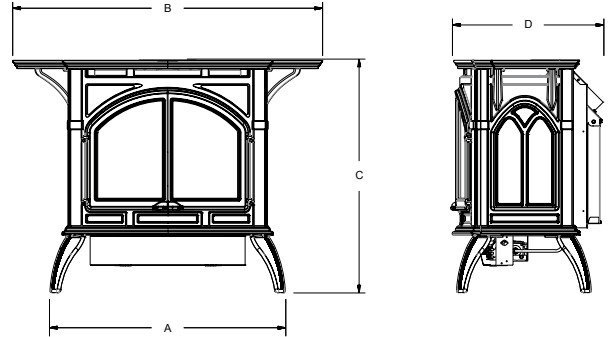

Vent-Free Technology

At 99.9-percent efficient, a vent-free system makes the ultimate supplemental heat source for any home. The clean-burning technology employs oxygen depletion sensor technology to continuously monitor your room air and instantly shut off the gas well before the oxygen drops to an unsafe level. For more information – including reports of the safety and efficiency of vent-free technology – please visit ventfree.org.

Cast Iron Stove Shelf Kits

(fit compact and medium stoves, includes left and right shelf)

CSK-B	Porcelain Black
CSK-F	Matte Black
CSK-M	Porcelain Mahogany
CSK-S	Porcelain Sand
CSK-W	Matte Pewter

Accessories

CIB-3	Automatic, Variable Speed Blower for Cast Iron Stove

Control Options

FRBC	Battery Operated Remote Control
FRBTC	Battery Operated Remote Control with Thermostat
FREC	Electric Remote
FWS-1	On/Off Wall Switch
TMV	Wall Thermostat - Reed Switch
TRW	Wall Thermostat - Wireless Remote

Model	A	B	C	D
VFP-20-CC	21 1/2	32 3/4	24 1/8	15 3/8
VFP-30-CC	28 1/16	37	27 3/4	17 1/8

Clearance to Combustible Materials

Side Wall	6 in.	Adjacent Corner Wall	4 in.
Back Wall	2 in.	Ceiling	36 in.

Gas Inlet

Type of Gas (State on Order) Natural or LP
Iron Pipe Size (N.P.T.) 3/8-inch
Ignition System Millivolt (Standing Pilot/Piezo) or Intermittent Pilot

Warranty

All vent-free parts carry a 5-year limited labor warranty.
Note: Empire Comfort Systems is committed to continuous product improvement; specifications are subject to change without notice. Flame size, shape and color will vary from photos.

Member of the following industry associations:

This appliance is design-certified to the ANSI standard by:

SINCE 1932
918 Freeburg Ave.
Belleville, IL 62220-2623
E-mail: info@empirecomfort.com
ECS-00805 5/4/12